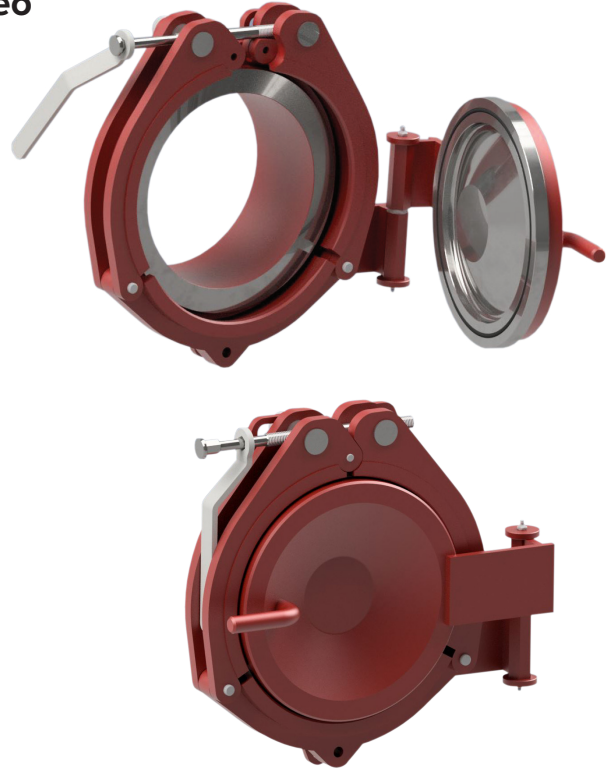

QUICK-OPENING CLOSURE VIDEO

Please click on the link below to view the video

https://youtu.be/n0_3XSRCFoU

4133 Southerland _ Houston, Texas 77092

p: 713.460.3700 _ f: 713.939.1808

www.weldfit.com